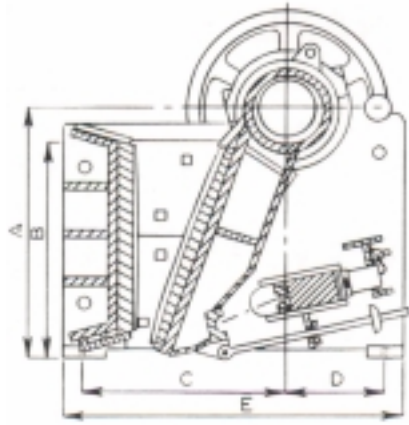

OSBORN

Engineered Products SA (Pty) Limited
Shaping Materials Handling

An Astec Company

Osborn Telsmith Jaw Crusher (SA)

Features

- Production capacity up to 1500 t/h.
- Rock compressive strength up to 500MPa.
- Patented hydraulic beam locking system.
- Excellent nip angle.
- Fabricated main frame and swing jaw.
- Reversible jaw dies for maximum wear.
- Relief / adjustment.

Osborn's complete line of jaw crushers, available in a wide range of sizes, lets you choose models that best suit your crushing needs.

Model	Kg	Kw	Rpm	Closed Side Setting mm	Capacity Range in t/h
812	1300	7.5	345	10-40	4-8
524	3700	22	350	10-40	9-20
1021	3000	18.5	350	10-60	6-25
1424	6400	30	320	25-75	20-50
1236	5800	37	320	20-75	20-60
2036	14200	75	265	75-150	80-210
2536	21400	90	250	75-150	110-230
3042	31700	132	250	100-80	210-340
4248	53000	160	220	130-300	400-760
5060	112000	220	180	130-400	560-1520