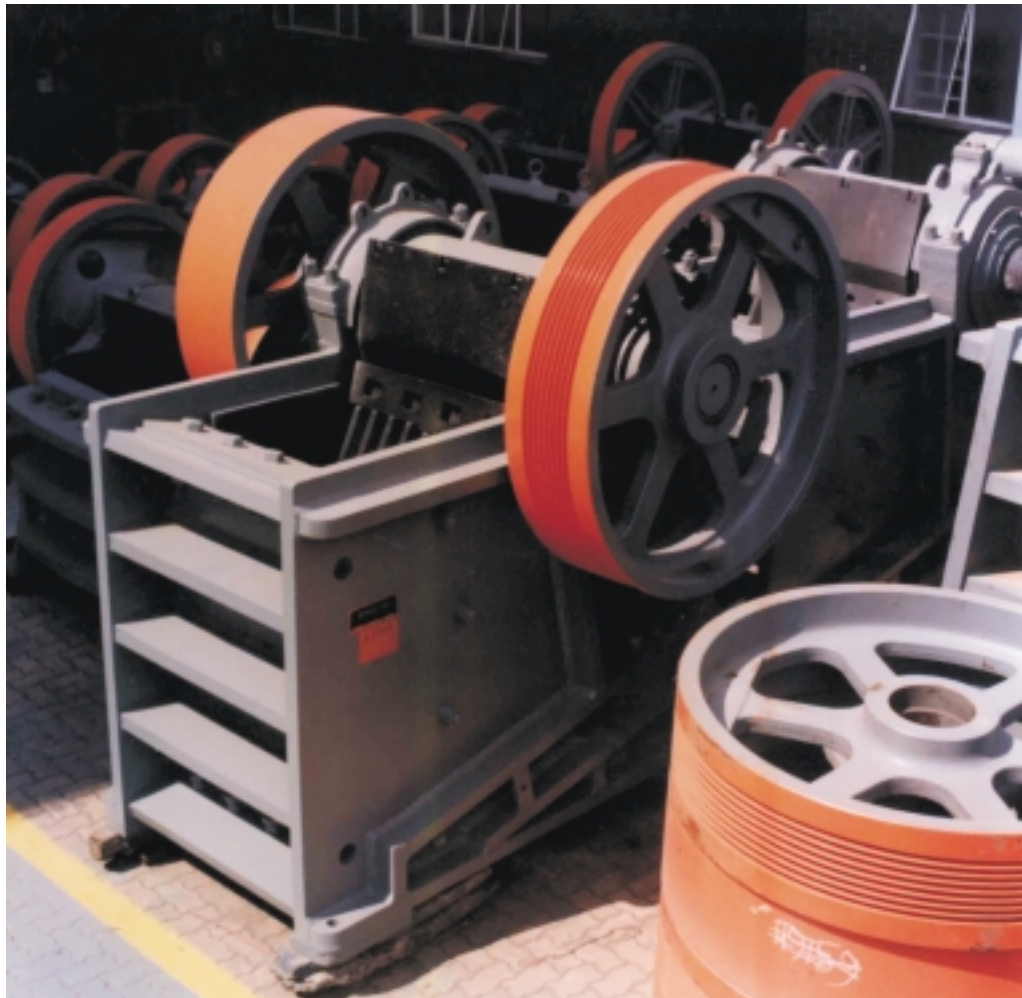

OSBORN

Engineered Products SA (Pty) Limited
Shaping Materials Handling

An Astec Company

Osborn Telsmith Jaw Crusher (SA)

Features

- Production capacity up to 1500 t/h.
- Rock compressive strength up to 500MPa.
- Patented hydraulic beam locking system.
- Excellent nip angle.
- Fabricated main frame and swing jaw.
- Reversible jaw dies for maximum wear.
- Relief / adjustment.

Osborn also offers installation, commissioning, spares, reconditioning and after sales service.

Osborn Jaw Crushers compliment **Osborn's** wide range of mills, screens, gyrasphere cone crushers, feeders, scrubbers and idlers, plant capability and conveying systems.

Osborn's complete line of jaw crushers, available in a wide range of sizes, lets you choose models that best suit your crushing needs.

Model	Kg	Kw	Rpm	Closed Side Setting mm	Capacity Range in t/h
812	1300	7.5	345	10-40	4-8
524	3700	22	350	10-40	9-20
1021	3000	18.5	350	10-60	6-25
1424	6400	30	320	25-75	20-50
1236	5800	37	320	20-75	20-60
2036	14200	75	265	75-150	80-210
2536	21400	90	250	75-150	110-230
3042	31700	132	250	100-80	210-340
4248	53000	160	220	130-300	400-760
5060	112000	220	180	130-400	560-1520

Capacities based on crushing dry limestone with a loose bulk density of 1.6t/m³

Osborn. Designers and manufacturers of bulk materials handling and minerals processing plant and equipment.

Head Office: Johannesburg