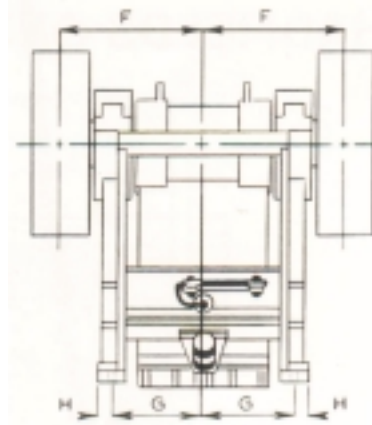

OSBORN

Engineered Products SA (Pty) Limited
Shaping Materials Handling

An Astec Company

Osborn Telsmith Jaw Crusher (SA)

Features

- Production capacity up to 1500 t/h.
- Rock compressive strength up to 500MPa.
- Patented hydraulic beam locking system.
- Excellent nip angle.
- Fabricated main frame and swing jaw.
- Reversible jaw dies for maximum wear.
- Relief / adjustment.

Osborn's complete line of jaw crushers, available in a wide range of sizes, lets you choose models that best suit your crushing needs.

Model	Kg	Kw	Rpm	Closed Side Setting mm	Capacity Range in t/h
812	1300	7.5	345	10-40	4-8
524	3700	22	350	10-40	9-20
1021	3000	18.5	350	10-60	6-25
1424	6400	30	320	25-75	20-50
1236	5800	37	320	20-75	20-60
2036	14200	75	265	75-150	80-210
2536	21400	90	250	75-150	110-230
3042	31700	132	250	100-80	210-340
4248	53000	160	220	130-300	400-760
5060	112000	220	180	130-400	560-1520